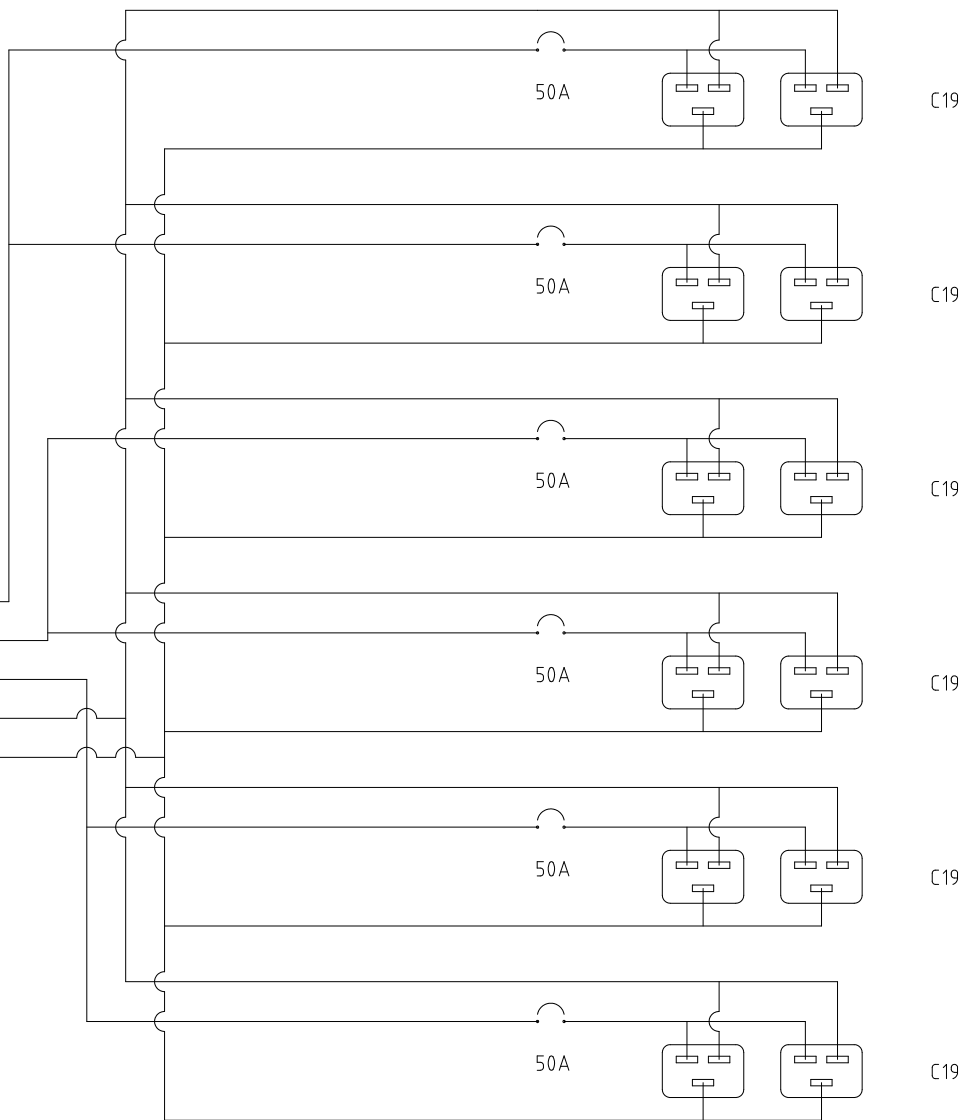

3 PHASE WYE

Information herein is proprietary to Raptor Power Systems and cannot be reproduced in any manner without prior written consent.	RAPTOR POWER SYSTEMS		
	TITLE CRYPTO SLAYER 3.0 3P WYE		
DRAWN BY J NORCROSS	DATE 04/08/21	DRWG NO RPS-PDU-xxxxxx-x	REV A
APPROVED BY	SCALE		SHEET 1/1