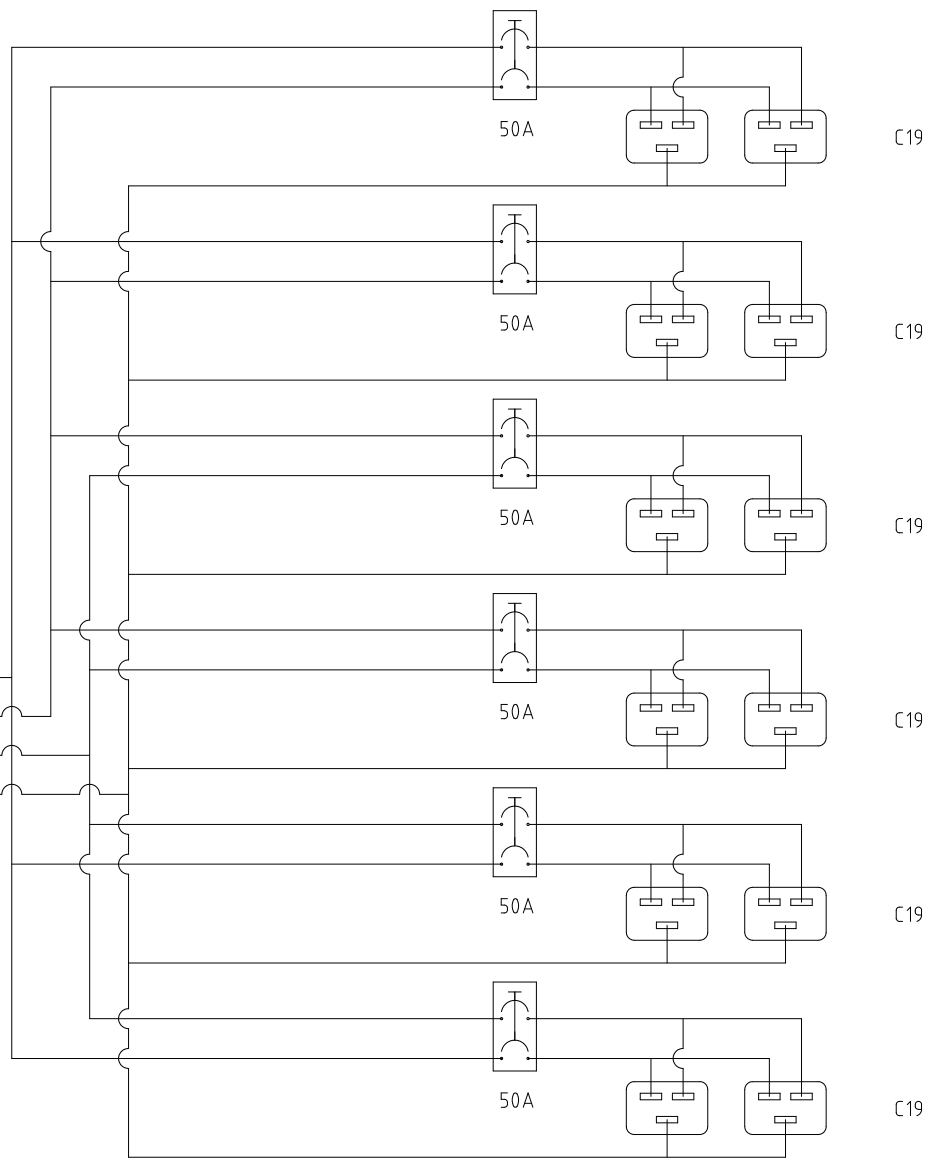

3 PHASE DELTA

Information herein is proprietary to Raptor Power Systems and cannot be reproduced in any manner without prior written consent.	RAPTOR POWER SYSTEMS		
	TITLE CRYPTO SLAYER 3.0 3P DELTA		
DRAWN BY J NORCROSS	DATE 04/08/21	DRWG NO RPS-PDU-xxxxxx-x	REV A
APPROVED BY	SCALE		SHEET 1/1