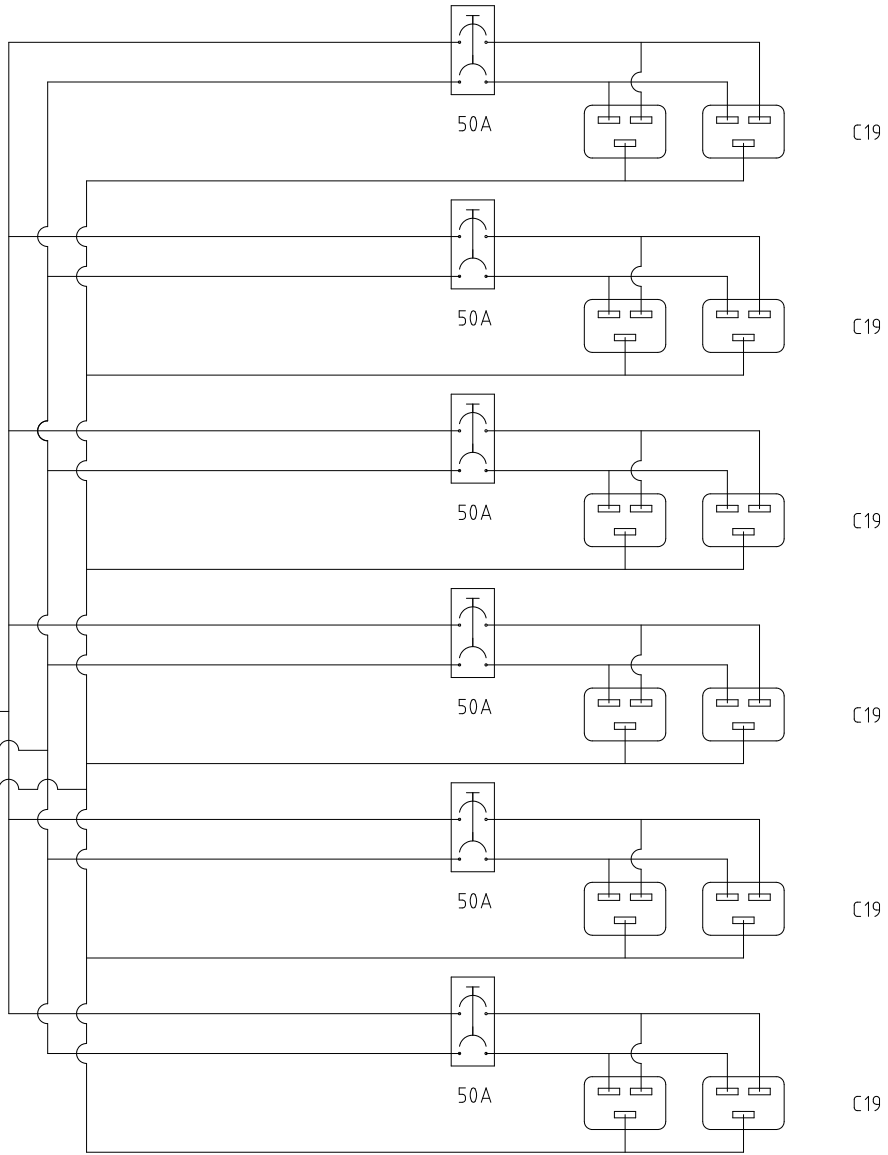

DUAL PHASE

Information herein is proprietary to Raptor Power Systems and cannot be reproduced in any manner without prior written consent.	RAPTOR POWER SYSTEMS		
	TITLE CRYPTO SLAYER 3.0 DUAL PH		
DRAWN BY J NORCROSS	DATE 04/08/21	DRWG NO RPS-PDU-xxxxxx-x	REV A
APPROVED BY	SCALE		SHEET 1/1